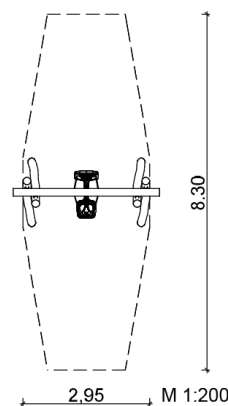

4.3.5.3 Team swing

Measures:

Width: 2.95 m

Height: 2.5 m

1 Swing seat for toddlers and adults

with galvanized chains

2 cross joints with safety chain (stainless steel)

Colour: robinia bright

i Notice:

The standard colour of the wood is robinia bright!

The photo shows a customized product.

Last update: 11/2022

4 – Swings, Carousels, Runways

all age groups

1 child / 1 adult

1.65 m

from 5

19.0 m²

~ 330 kg; biggest ~ 60 kg

2 installers at 6 h; + equipment

4

~ 0.5 m³

SIK-Holz® quality inspection according to DIN EN 1176 at the factory by a qualified playground inspector.

master enterprise for wood sculpture
© SIK-Holzgestaltungs GmbH