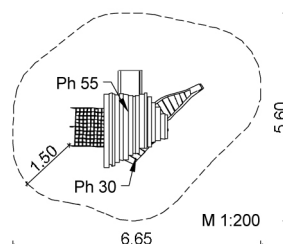

Description:

- 1 Play tower quadrangular with monopitched roof
1.0/0.7/1.5/1.4 m; Ph = 0.55 m
- 1 Attached platform, triangular
1.6/1.2/0.7 m; Ph = 0.3 m
- 1 Slanted net ascent; 1.0 x 1.1 m; MS 10/10 cm
- 1 Slip sheet (stainless steel); l = 1.0 m; w = 0.48 m
- 1 Balancing ascent
l = 1.6 m; b = 0.2–0.6 m; h = 0.2–0.4 m
- Colour: robinia bright
- Net: blue

alternative: 5.772.9 U3 «Beetle» Combi 9
(without roof)

i Notice:

The standard colour of the equipment is robinia bright, the net is blue!
The photo shows a customized product.

Last update: 02/2021

	5 – Multi units
	1 – 3 years
	~ 6 children
	0.55 m
	from 3
	27.0 m ²
	~ 500 kg; biggest ~ 300 kg
	2 installers at 10 h; + equipment
	10
	~ 0.8 m ³