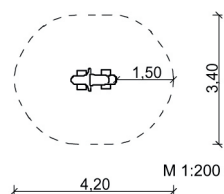

Last update: 02/2021