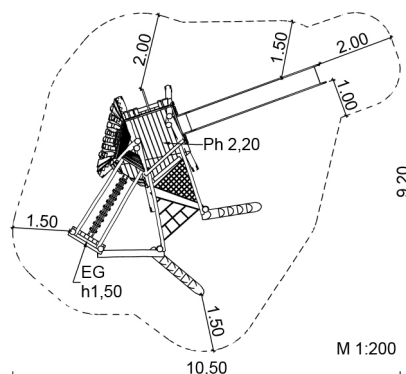

5.79 Multi unit «Tonga Tapu»

Description:

- 1 Play tower pentagonal; $\emptyset \sim 2.5$ m; Ph = 2.2 m
extended posts, partially bound together
with 2 small roof area
- 1 Built-in bench
- 1 Table (round)
- 1 Climbing wall; w = 1.2/2.0 m; h = 2.9 m
- 1 Fireman's pole with bow (stainless steel) h = 2.9 m
- 1 Slide (stainless steel); w = 0.5 m; h = 2.2 m
- 1 Balancing rope jetty; with rails on both sides
l = 2.0 m; w = 0.2 m
- 1 End section with ladder; w ~ 1.0 m; h = 1.5 m
- 1 Net triangular; 1.5/1.5/1.5 m; MS 30/30 cm
- 1 Net triangular; 1.55/1.55/1.33 m; MS 10/10 cm
- 2 Tree trunk stairs; h ~ 1.0/1.4 m
- 1 Balancing beam; l ~ 1.8 m
- Colour: robinia bright
- Ropes and nets: blue

i Notice:

The standard colour of the equipment is robinia bright, ropes and nets are blue. The photo shows a customized product.

Last update: 02/2021

	5 – Multi units
	6 – 12 years
	~ 16 children
	2.2 m
	from 5
	62.5 m ²
	~ 1650 kg; biggest ~ 850 kg
	2 installers at 14 h; + equipment
	14
	~ 1.5 m ³