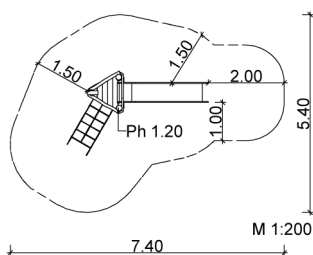

5.528.16 Multi unit «Pygmy squirrel»

Description:

- 1 Play tower triangular
1.0/1.0/1.0 m; Ph = 1.2 m
- 1 Slide (stainless steel)
w = 0.5 m; h = 1.2 m
Side walls on both sides of the slide
- 1 Vertical ladder
w = 1.0 m; h = 1.2 m
- 1 Slanted net ascent
0.6 x 1.8 m; MW 30/30 cm
- Colour: robinia bright
- Net: blue

	5 - Multi units
	3 - 6 years
	~ 5 children
	1.2 m
	from 5
	25,5 m ²
	~ 320 kg; biggest ~ 200 kg
	2 installers at 4 h; + equipment
	6
	~ 0.45 m ³

Last update: 08/2020

SIK-Holz quality inspection according to DIN EN 1176 at the factory by a qualified playground inspector.