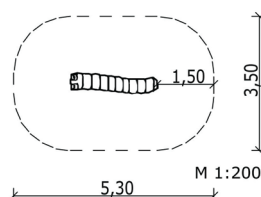

Last update: 03/2021