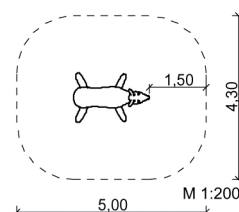

Last update: 03/2021