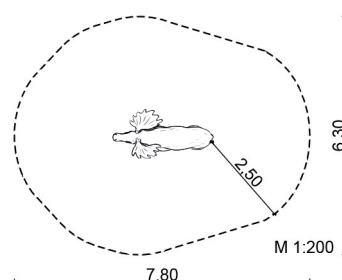

7.122 Play sculpture «Moose»

Measures:

Length: ~ 2.7 m

Width (total): ~ 1.2 m

Width (body): ~ 0.5 m

Height: ~ 2.2 m

Coloured design

 7 – Play sculptures and sensory games

 all age groups

 ~ 3 children

 2.2 m

 from 5

 37.8 m<sup>2</sup>

 ~ 600 kg

 2 installers at 4 h; + equipment

 4

 ~ 1.0 m<sup>3</sup>

SIK-Holz quality inspection according to DIN EN 1176 at the factory by a qualified playground inspector.

 **SIK-Holz**<sup>®</sup>  
Spielen – Individuell – Kreativ

master enterprise for wood sculpture  
© SIK-Holzgestaltungs GmbH