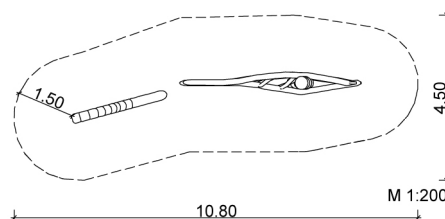

Last update: 03/2021