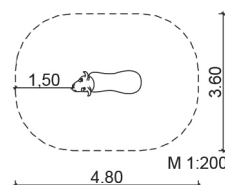

7.50.1 Play sculpture «0x»

Measures:

Length: ~ 1.8 m
 Width: ~ 0.6 m
 Height: ~ 1.4 m
 2 Ground anchors
 Coloured design

	7 – Play sculptures and sensory games
	all age groups
	~ 2 children
	1.4 m
	from 5
	15.5 m ²
	~ 350 kg
	2 installers at 1.5 h; + equipment
	-
	2 ground anchors

SIK-Holz quality inspection according to DIN EN 1176 at the factory by a qualified playground inspector.

master enterprise for wood sculpture
 © SIK-Holzgestaltungs GmbH

Last update: 03/2021