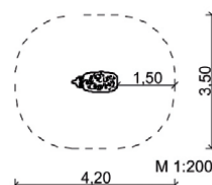

Last update: 03/2021