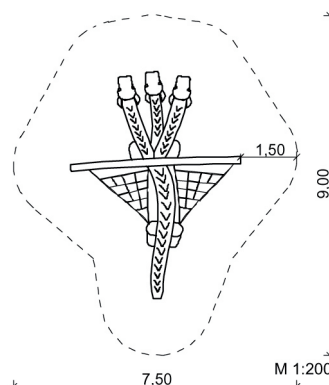

7.71.1 Play sculpture «Castle dragon»

Measures:

Length: ~ 6.0 m

Width: ~ 4.5 m

Height: ~ 1.0 m

3 Dragon heads, carved

2 Net wings; triangular; ~ 1.6/1.6/2.35 m

3 Ground anchors

Coloured design

Nets: green

☰ 7 – Play sculptures and sensory games

👤 all age groups

👨👩👧 ~ 6 children

📏 1.0 m

🏰 from 5

🌐 44.0 m²

📊 ~ 825 kg; biggest ~ 700 kg

🕒 2 installers at 3 h; + equipment

📏 -

📍 3 ground anchors

SIK-Holz quality inspection according to DIN EN 1176 at the factory by a qualified playground inspector.

master enterprise for wood sculpture
© SIK-Holzgestaltungs GmbH