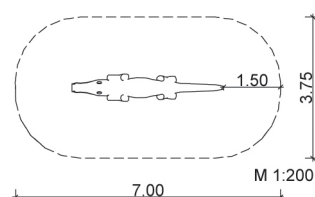

Last update: 03/2021