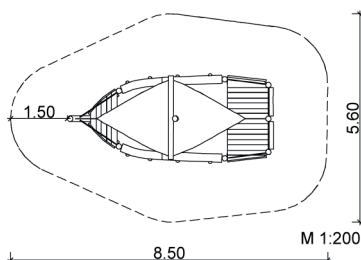

Last update: 03/2021

8 – Sand and water play

1 – 6 years

~ 8 children

0.2 m

7/8

40.0 m²

~ 676 kg; biggest ~ 300 kg

2 installers at 10 h; + equipment

9

~ 0.9 m³

SIK-Holz quality inspection according to DIN EN 1176 at the factory by a qualified playground inspector.

SIK-Holz®
Spielen – Individuell – Kreativ

master enterprise for wood sculpture
© SIK-Holzgestaltungs GmbH