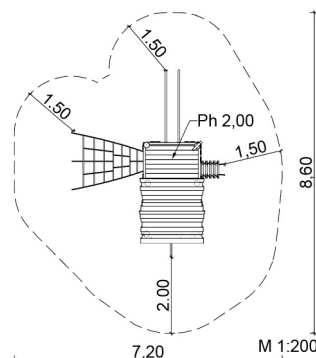

**Description:**

- 1 Play tower with monopitch roof
2.5 x 1.5 m; Ph = 2.0 m
- 2 Application "bathing suit"
- 2 Window openings
- 2 built-in benches
- 1 Telescope (made of stainless steel)
- 1 Fireman's pole h = 2.7 m
- 1 Slanted Net Ascent
0.9 x 1.8 m; MS 30/30 cm
- 1 Rope ladder (slanted) l = 2.0 m
- 1 pair Parallel sliding poles

Coloured Design

Colour ropes / nets: blue

Last update: 10/2025

☰ Multi units

👤 6 – 12 years

👥 ~ 9 children

📏 2.0 m

🌊 from 5

📐 61,0 m²

📦 kg

🕒

📏 12

📏

🏆 SIK-Holz®-quality inspection
according to DIN EN 1176 at the factory
by a qualified playground inspector.

 **SIK-Holz®**
Spielen – Individuell – Kreativ

master enterprise for wood sculpture
© SIK-Holzgestaltungs GmbH