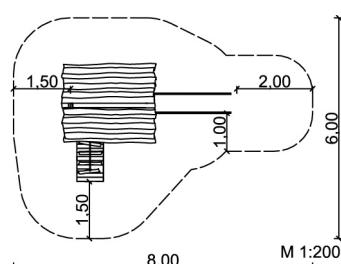

**Description:**

- 1 Platform with driver's cab
~ 1.25 x 1.2 m; Ph = 0.3 m
- 1 Steering wheel
- 1 dashboard
- 2 benches (built-in)
- 2 patch headlights
- 1 patch radiator grill
- 2 patch rotating lights
- 2 patch taillights
- 2 patch car number plates "SIK 112"
- 2 patch blue-lights
- 1 siren
- 1 carved "Fireman's axe"
- 1 Bell
- 2 exterior mirrors
- 1 driving mirror
- 1 load area ~ 1.25 x 1.65 m; Ph = 0.65 m
- 1 Turntable ladder (fixed) with basket
- 1 Telescope (stainless steel)
- 1 Fireman's pole for Ph = 1.2 m
- 4 Wheels with wheel cases
- 1 Balancing rope (thick) l = 1.5 m
- 1 Post designed as a "hydrant"

Coloured design

Last update: 08/2025

Multi unit

3 – 6 years

~ 9 children

1.2 m

from 4

 47.8 m²